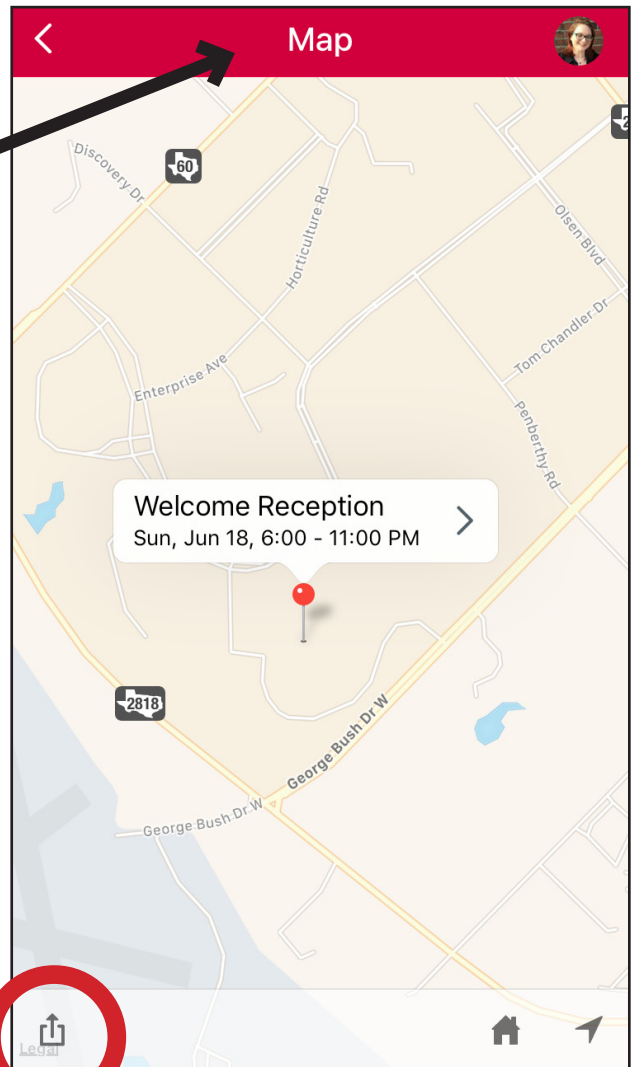

HOW TO: Get directions and maps in the RMC App!

In each event's details, a map will be included. Clicking on the map will bring up a larger map of the surrounding area.

Clicking the button that looks like these   in the bottom left-hand corner will prompt you to open the map in your device's maps app.

Your map app will use your GPS signal to give directions from your current location or a different location of your choice.