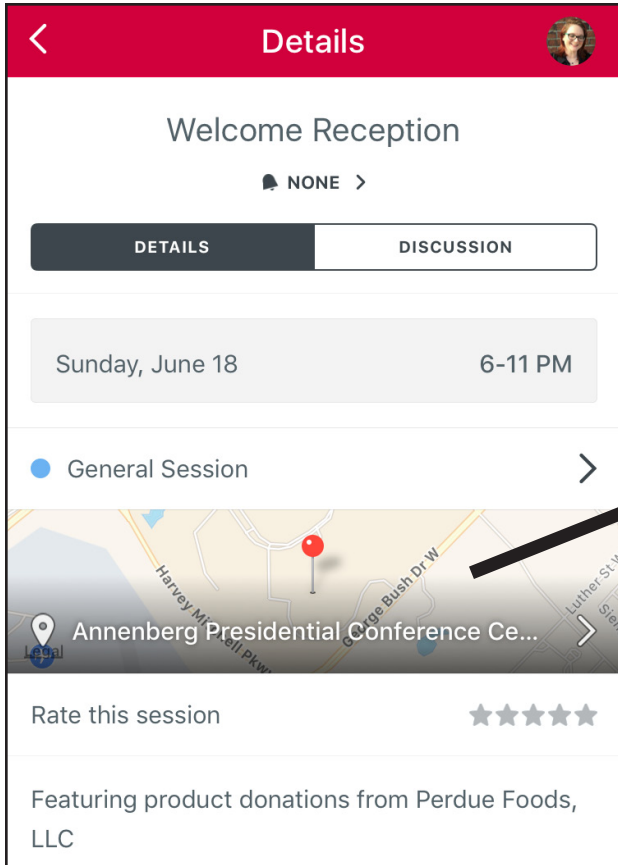

HOW TO: Get directions and maps in the RMC App!

In each event's details, a map will be included. Clicking on the map will bring up a larger map of the surrounding area.

Clicking the button that looks like these   in the bottom left-hand corner will prompt you to open the map in your device's maps app.

Your map app will use your GPS signal to give directions from your current location or a different location of your choice.