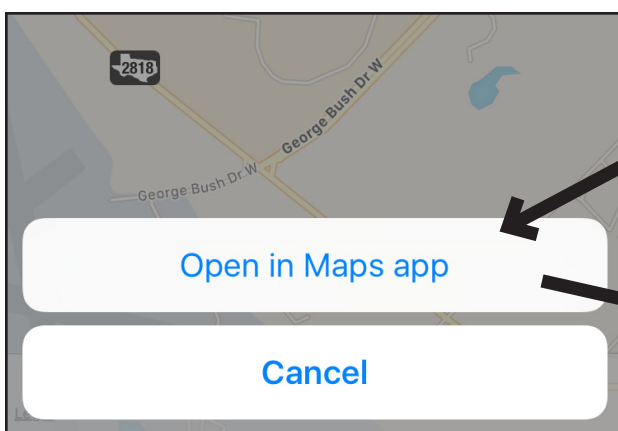

HOW TO: Get directions and maps in the RMC App!

In each event's details, a map will be included. Clicking on the map will bring up a larger map of the surrounding area.

Clicking the button that looks like these   in the bottom left-hand corner will prompt you to open the map in your device's maps app.

Your map app will use your GPS signal to give directions from your current location or a different location of your choice.